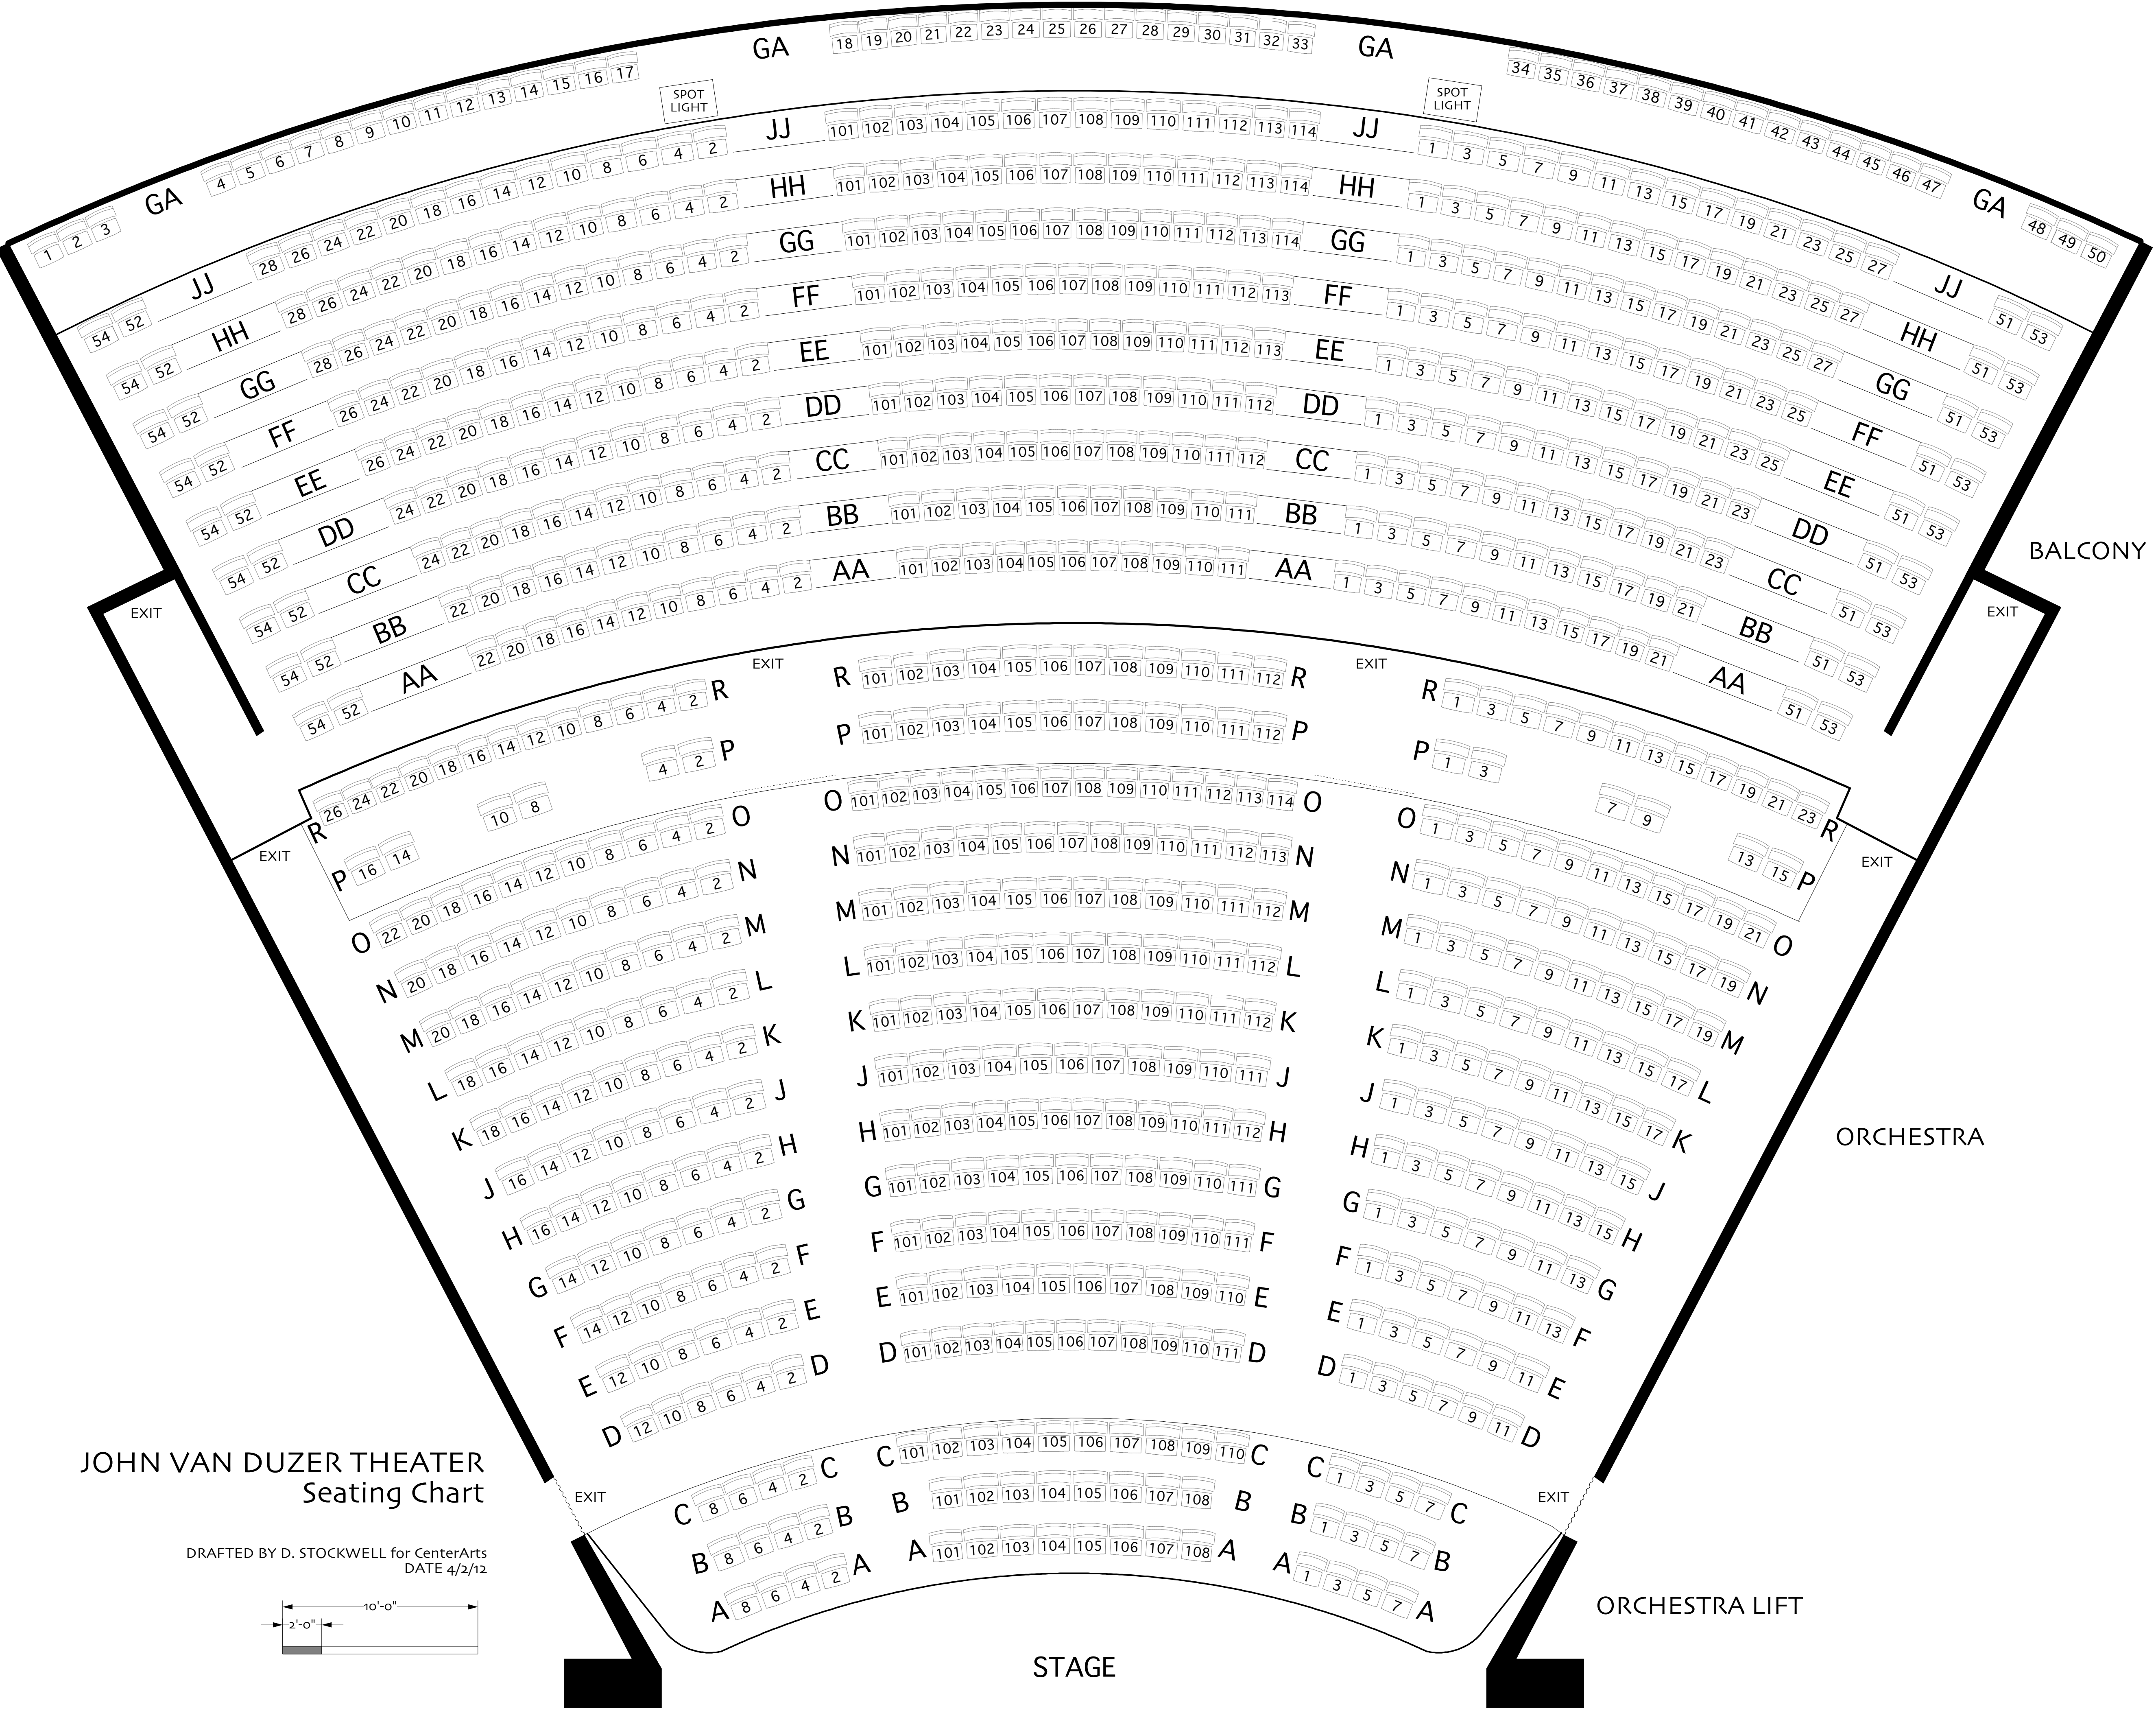

JOHN VAN DUZER THEATER Seating Chart

DRAFTED BY D. STOCKWELL for CenterArts
DATE 4/2/12

STAGE

ORCHESTRA LIFT

BALCONY

ORCHESTRA